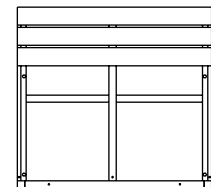

1900x500x800

1900x500x1200

1900x500x400

1900x500x800

1900x500x1200

1900x500x400

1900x500x800

1900x500x1200

Shelving

690 / 940x400

Benches

1000x330x400
1500x330x400
2000x330x400

600 / 800 / 900 / 1200x775x400

Alturas | Altos | Hights | Hauters: 835 / 1200 / 1600 / 2000 / 2370
Profundidade | Profundidad | Depth | Profondeur: 300 / 400 / 500 / 600
Largura | Ancho | Large | Largeur: 750 / 1000