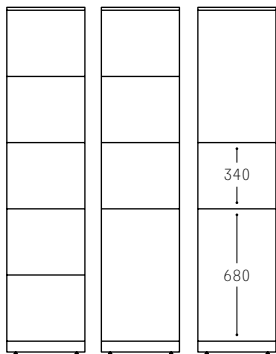

Accesscode

400x420 / 470x1115
500x420 / 470x1115

800x420 / 470x1115
1000x420 / 470x1115

400x420 / 470x1455
500x420 / 470x1455

800x420 / 470x1455
1000x420 / 470x1455

400x420 / 470x1795
500x420 / 470x1795

800x420 / 470x1795
1000x420 / 470x1795

Lok

1700 / 1900x500x300

1700 / 1900x500x600

1700 / 1900x500x900

1900x500x300

1900x500x600

1900x500x900

1900x500x400

1900x500x800

1900x500x1200

1900x500x400

1900x500x800

1900x500x1200

1900x500x400

1900x500x800

1900x500x1200

Shelving

690 / 940x400

Benches

1000x330x400
1500x330x400
2000x330x400

600 / 800 / 900 / 1200x775x400

Alturas | Altos | Hights | Hauters: 835 / 1200 / 1600 / 2000 / 2370
Profundidade | Profundidad | Depth | Profondeur: 300 / 400 / 500 / 600
Largura | Ancho | Large | Largeur: 750 / 1000