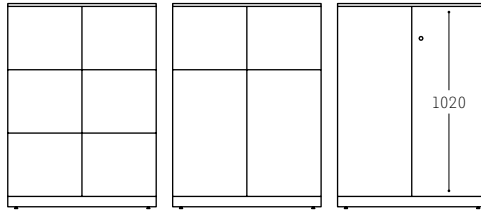

Accesscode

800x420 / 470x1115
1000x420 / 470x1115