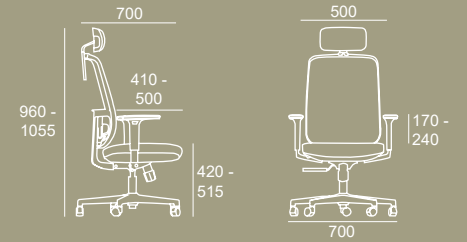

EN - Totto, a comfortable and functional office chair. With height- and angle-adjustable upholstered headrest, lumbar support and adjustable armrests, it provides customized support for different users. Totto offers a unique combination of comfort and practicality, making it the ideal choice for anyone looking for a versatile and ergonomic office chair.

WORK BETTER WITH US,

The Tutto office chair offers superb comfort and functionality, featuring an adjustable headrest, lumbar support, and adjustable armrests. These elements ensure personalized support, catering to the needs of different users. Ideal for multitasking, Tutto provides ergonomic support that adapts to diverse tasks and work styles. Its combination of comfort and practicality makes it the perfect choice for versatile work environments, ensuring you can stay productive and comfortable throughout your workday.

PRODUCT OVERVIEW

ALL VERSIONS

PT - Costa alta em rede preta com apoio de braços reguláveis em altura. Corpo light grey. Apoio de cabeça estofado, regulável em altura.
 EN - High back in black mesh with heightadjustable armrests. Light grey body. Upholstered headrest, height adjustable.
 ES - Respaldo alto en malla negra con reposabrazos regulables en altura. Cuerpo light grey. Reposacabezas tapizado, regulable en altura.
 FR - Dossier haut en résille noire avec accoudoirs réglables en hauteur. Corps light grey. Appuie-tête rembourré, réglable en hauteur.

PT - Costa alta em rede preta com apoio de braços reguláveis em altura. Corpo light grey.
 EN - High back in black mesh with heightadjustable armrests. Light grey body.
 ES - Respaldo alto en malla negra con reposabrazos regulables en altura. Cuerpo light grey.
 FR - Dossier haut en résille noire avec accoudoirs réglables en hauteur. Corps light grey.