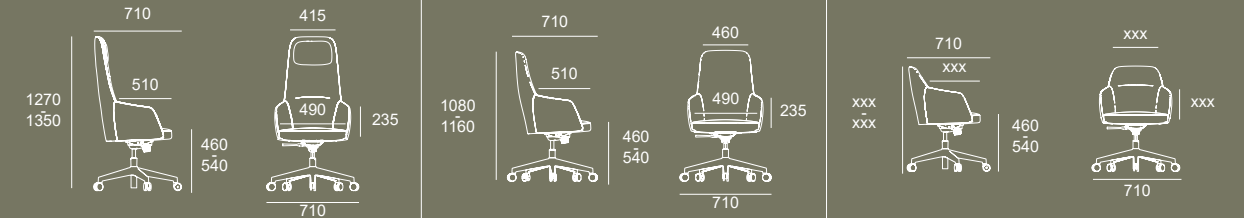

EXECUTIVE COMFORT,
AVAILABLE FOR ALL

INSPIRING PLACES

PRODUCT OVERVIEW

ALL CHAIR VERSIONS

Versão 5 hastes XL/M/XS. / XL/M/XS 5-stem version. / Versión de 5 tallos XL/M/XS. / Version à 5 tiges XL/M/XS.

Versão XS com base piramidal em madeira.
XS version with wood pyramid base.
Versión XS con base piramidal en madera.
Version XS avec base pyramidale en bois.

Versão XS com base de 4 hastes em alumínio.
XS version with 4-star aluminium base.
Versión XS con base de aluminio de 4 tallos.
Version XS avec piétement à 4 tiges en aluminium.

ALL LOUNGE VERSIONS

Versão XL/M, com base piramidal em madeira.
XL/M version with wood pyramid base.
Versión XL/M con base piramidal en madera.
Version XL/M avec base pyramidale en bois.