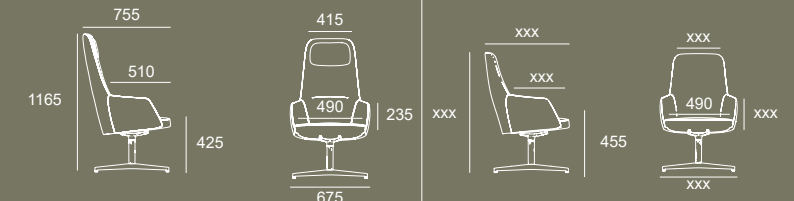

Versão XL/M com base de 4 hastes em alumínio.
XL/M version with 4-star aluminium base.
Versión XL/M con base de aluminio de 4 tallos.
Version XL/M avec piétement à 4 tiges en aluminium.