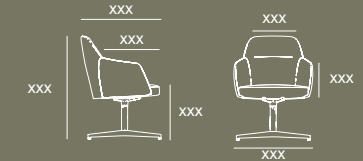

EXECUTIVE COMFORT,
AVAILABLE FOR ALL

INSPIRING PLACES

PRODUCT OVERVIEW

ALL CHAIR VERSIONS

Versão 5 hastes XL/M/XS. / XL/M/XS 5-stem version. / Versión de 5 tallos XL/M/XS. / Version à 5 tiges XL/M/XS.

Versão XS com base piramidal em madeira.
XS version with wood pyramid base.
Versión XS con base piramidal en madera.
Version XS avec base pyramidale en bois.

Versão XS com base de 4 hastes em alumínio.
XS version with 4-star aluminium base.
Versión XS con base de aluminio de 4 tallos.
Version XS avec piétement à 4 tiges en aluminium.

ALL LOUNGE VERSIONS

Versão XL/M, com base piramidal em madeira.
XL/M version with wood pyramid base.
Versión XL/M con base piramidal en madera.
Version XL/M avec base pyramidale en bois.