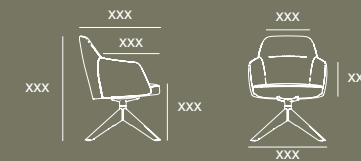

EXECUTIVE COMFORT,
AVAILABLE FOR ALL

INSPIRING PLACES

PRODUCT OVERVIEW

ALL CHAIR VERSIONS

Versão 5 hastes XL/M/XS. / XL/M/XS 5-stem version. / Versión de 5 tallos XL/M/XS. / Version à 5 tiges XL/M/XS.

Versão XS com base piramidal em madeira.
XS version with wood pyramid base.
Versión XS con base piramidal en madera.
Version XS avec base pyramidale en bois.

Versão XS com base de 4 hastes em alumínio.
XS version with 4-star aluminium base.
Versión XS con base de aluminio de 4 tallos.
Version XS avec piétement à 4 tiges en aluminium.

ALL LOUNGE VERSIONS

Versão XL/M, com base piramidal em madeira.
XL/M version with wood pyramid base.
Versión XL/M con base piramidal en madera.
Version XL/M avec base pyramidale en bois.